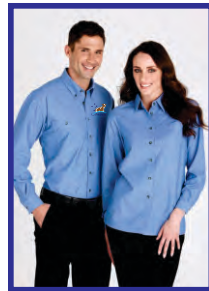

Polo (Logo to LHS Chest, approx 8.5cm x 8.5cm)

Available in Kids, Ladies, Mens Sizes - Colours: Navy/White & Sky/Navy

Kids Sizes	4K	6K	8K	10K	12K	14K	16K
Half Chest(cm)	38.5	41	43.5	46	48.5	51	53.5
Body Length(cm)	52	55	58	61	64	67	70

**KIDS $30.00
ADULTS $35.00**

Mens Sizes	S	M	L	XL	2XL	3XL	4XL	5XL
Half Chest(cm)	53.5	56	58.5	61	63.5	66	68.5	71
Body Length(cm)	70	72	74	76	78	80	82	84

Ladies Sizes	8	10	12	14	16	18
Half Chest(cm)	46	48.5	51	53.5	56	58.5
Body Length(cm)	62	64	66	68	70	72