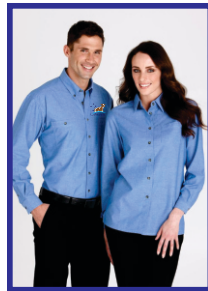

Polo (Logo to LHS Chest, approx 8.5cm x 8.5cm)

Available in Kids, Ladies, Mens Sizes - Colours: Navy/White & Sky/Navy

Kids Sizes	4K	6K	8K	10K	12K	14K	16K
Half Chest(cm)	38.5	41	43.5	46	48.5	51	53.5
Body Length(cm)	52	55	58	61	64	67	70

$30.00

Mens Sizes	S	M	L	XL	2XL	3XL	4XL	5XL
Half Chest(cm)	53.5	56	58.5	61	63.5	66	68.5	71
Body Length(cm)	70	72	74	76	78	80	82	84

Ladies Sizes	8	10	12	14	16	18
Half Chest(cm)	46	48.5	51	53.5	56	58.5
Body Length(cm)	62	64	66	68	70	72